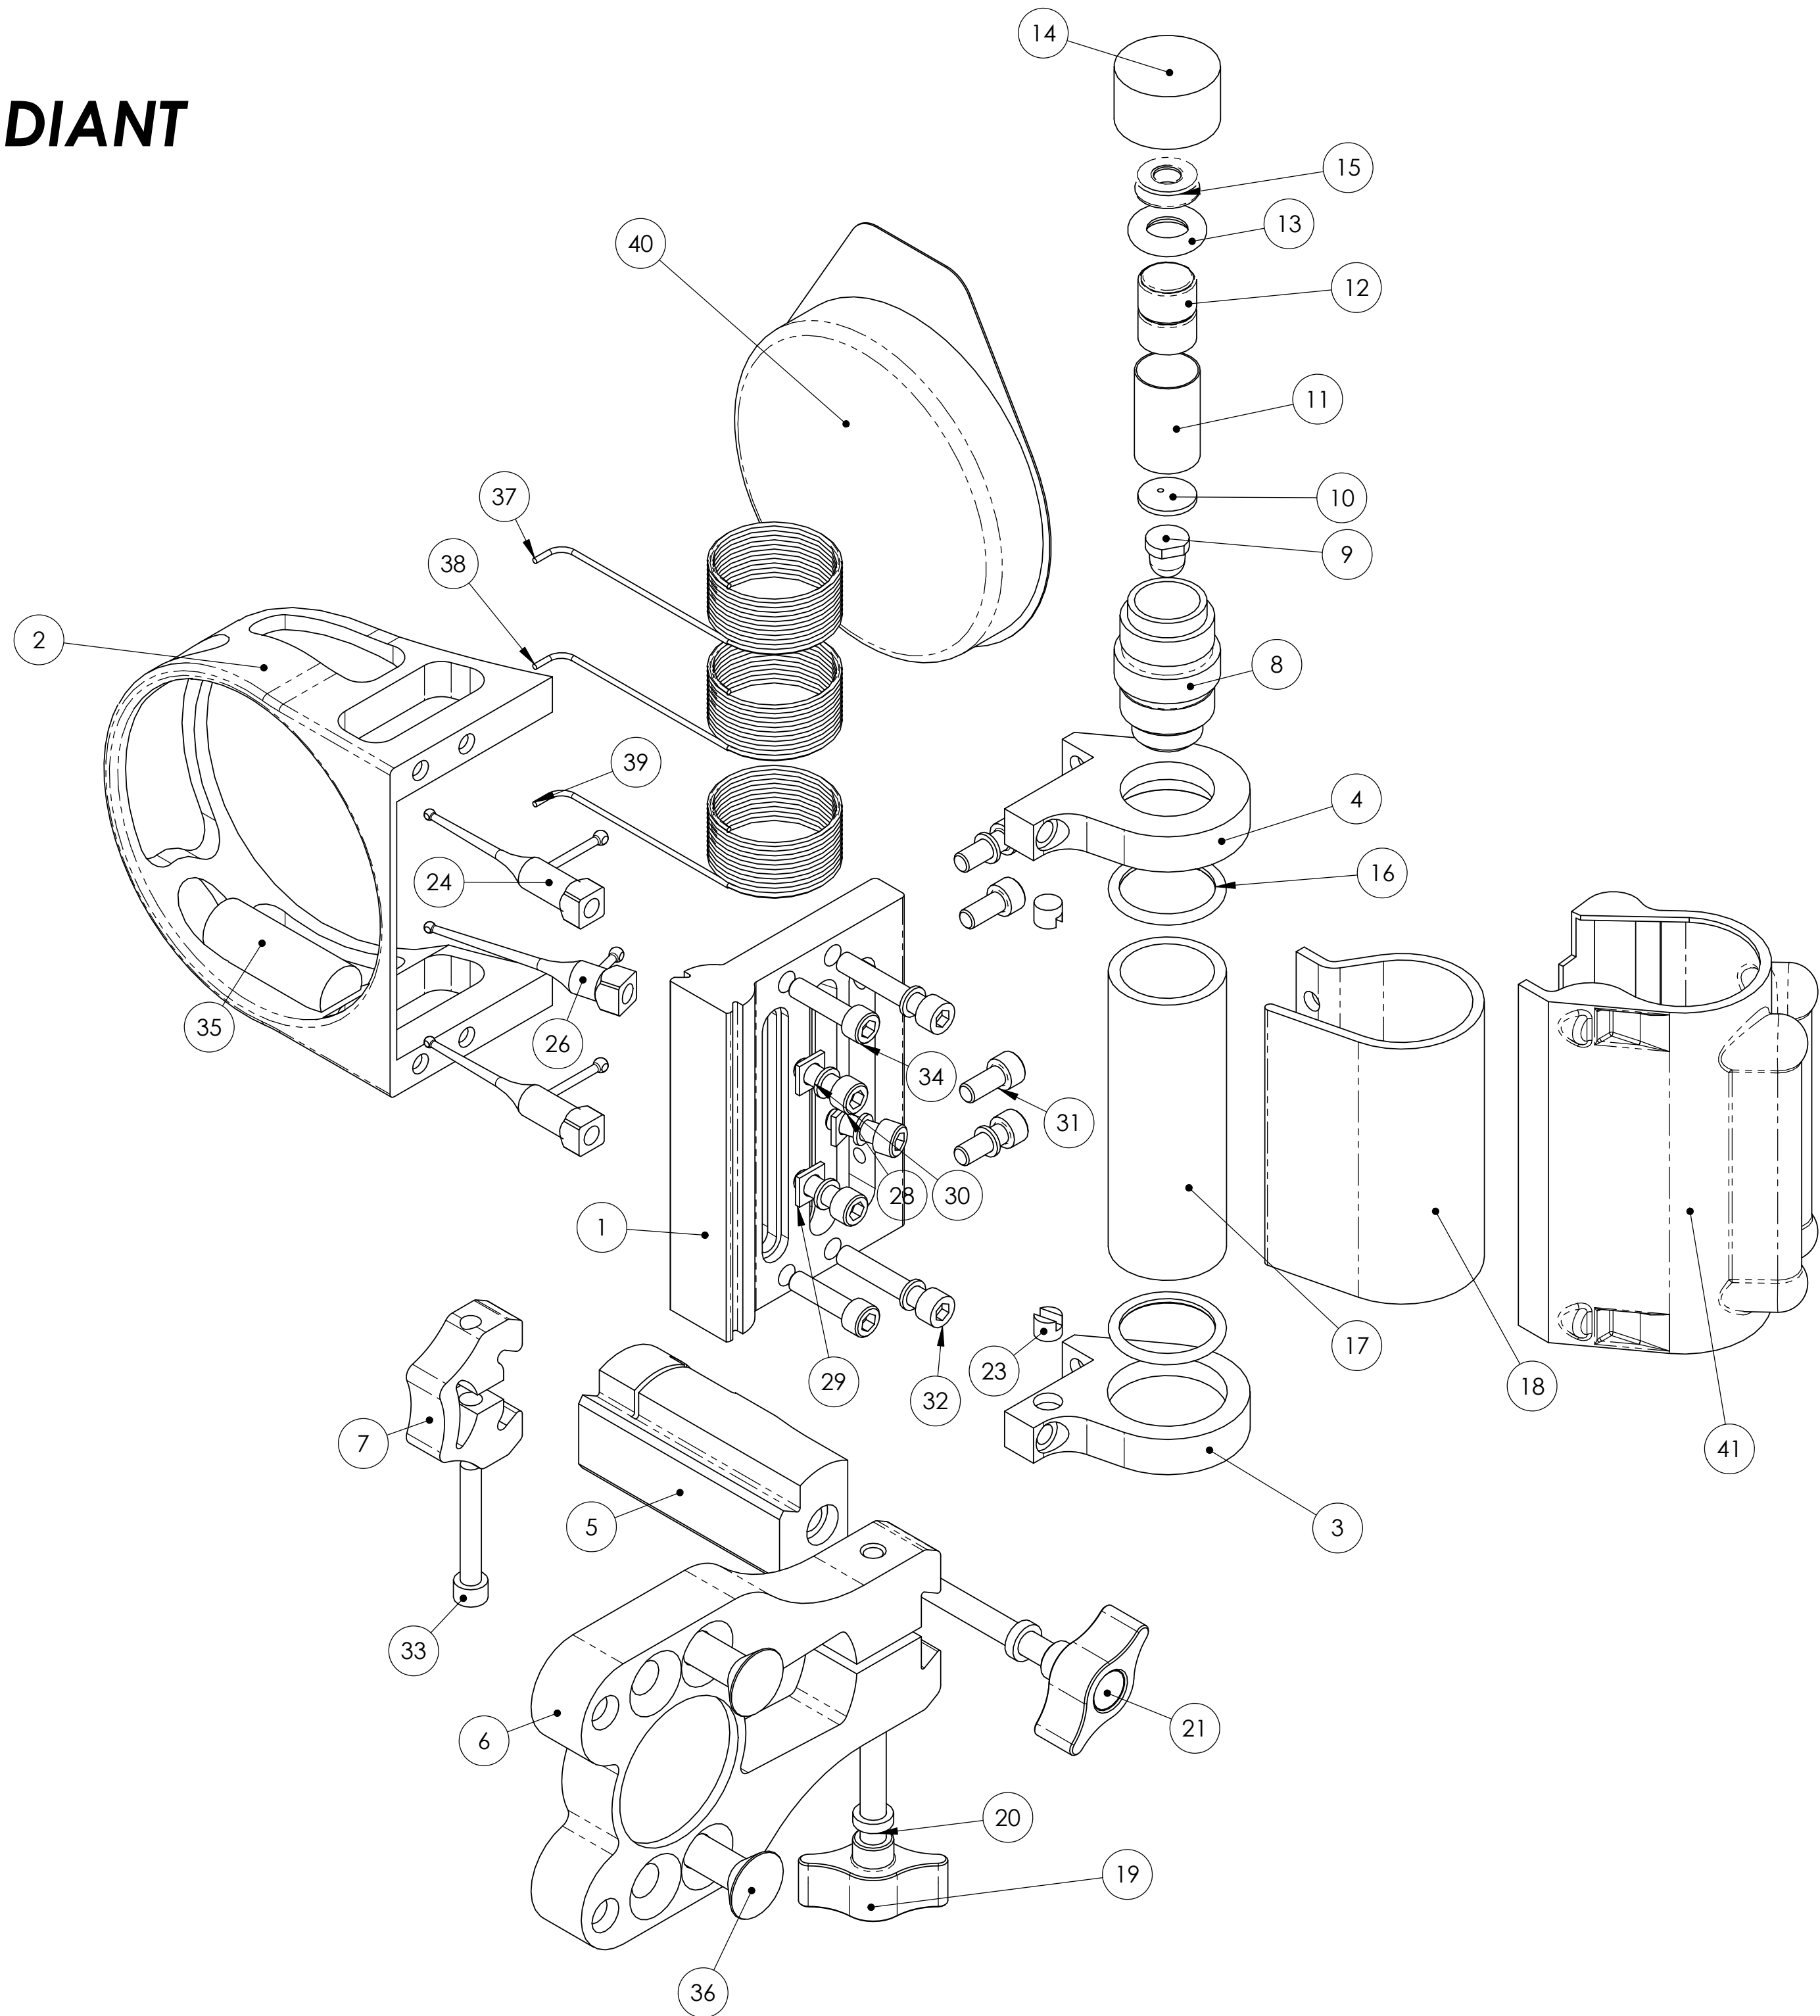

# C-550 RADIANT

## C-550 RADIANT ITEM KEY

ITEM NO.	PART NUMBER	DESCRIPTION	QTY.
1	50976	SIGHT BODY	1
2	50909	PIN GUARD	1
3	50948	SPOOL HOLDER, LEFT	1
4	50996	SPOOL HOLDER, RIGHT	1
5	50715	WINDAGE SLIDE	1
6	50911	EXTENSION, ONE PIECE	1
7	50683	POSI-STOP CLAMP	1
8	50011	2 BATTERY HOUSING	1
9	50100	SHORT UV LED	1
10	50073	INSULATING DISK	1
11	50069	LONG PTFE INSULATOR	1
12	50068	#393 1.5V BATTERY	2
13	70073	PARKER #2-008 BUNA O-RING	1
14	50012	LIGHT UNIT CAP	1
15	70207	NITRILE Q-RING	1
16	70206	PARKER O-RING #2-014 BUNA	2
17	50885	FIBER SPOOL	1
18	50951	FIBER COVER	1
19	50732	KNOB, 2 STAR	2
20	70264	#6 HI-COLLAR LOCK WASHER	2
21	70213	6-32 x 1 3/4 SHCS	1
22	70169	6-32 X 1 1/8 SHCS	1
23	50952BLK	COVER HOLDER	2
24	50812	EXTENDED SIDEWINDER PIN	2
25	50813	LONG FIBER GUIDE	2
26	50810	SHORT SIDEWINDER PIN	1
27	50811	SHORT FIBER GUIDE	1
28	70172	4-40 X 5/16 SHCS	5
29	70279	3/16 X 1/8 X 1/32 BRASS FW (BLK)	3
30	70022	#4 HI-COLLAR LOCK WASHER	7
31	70236	4-40 X 1/4 SHCS	2
32	70186	4-40 X 5/8 SHCS	2
33	70242	4-40 X 3/4 SHCS	1
34	70139	4-40 X 7/16 SHCS	2
35	70293	8MM X 23MM TWO LINE LEVEL	1
36	70102	10-24 X 1/2 FHCS	2
37	50677G	FORMED GREEN FIBER	1
38	50677R	FORMED RED FIBER	1
39	50677Y	FORMED YELLOW FIBER	1
40	20220	TRANSPORT COVER	1
41	50884	ENHANCER COVER	1