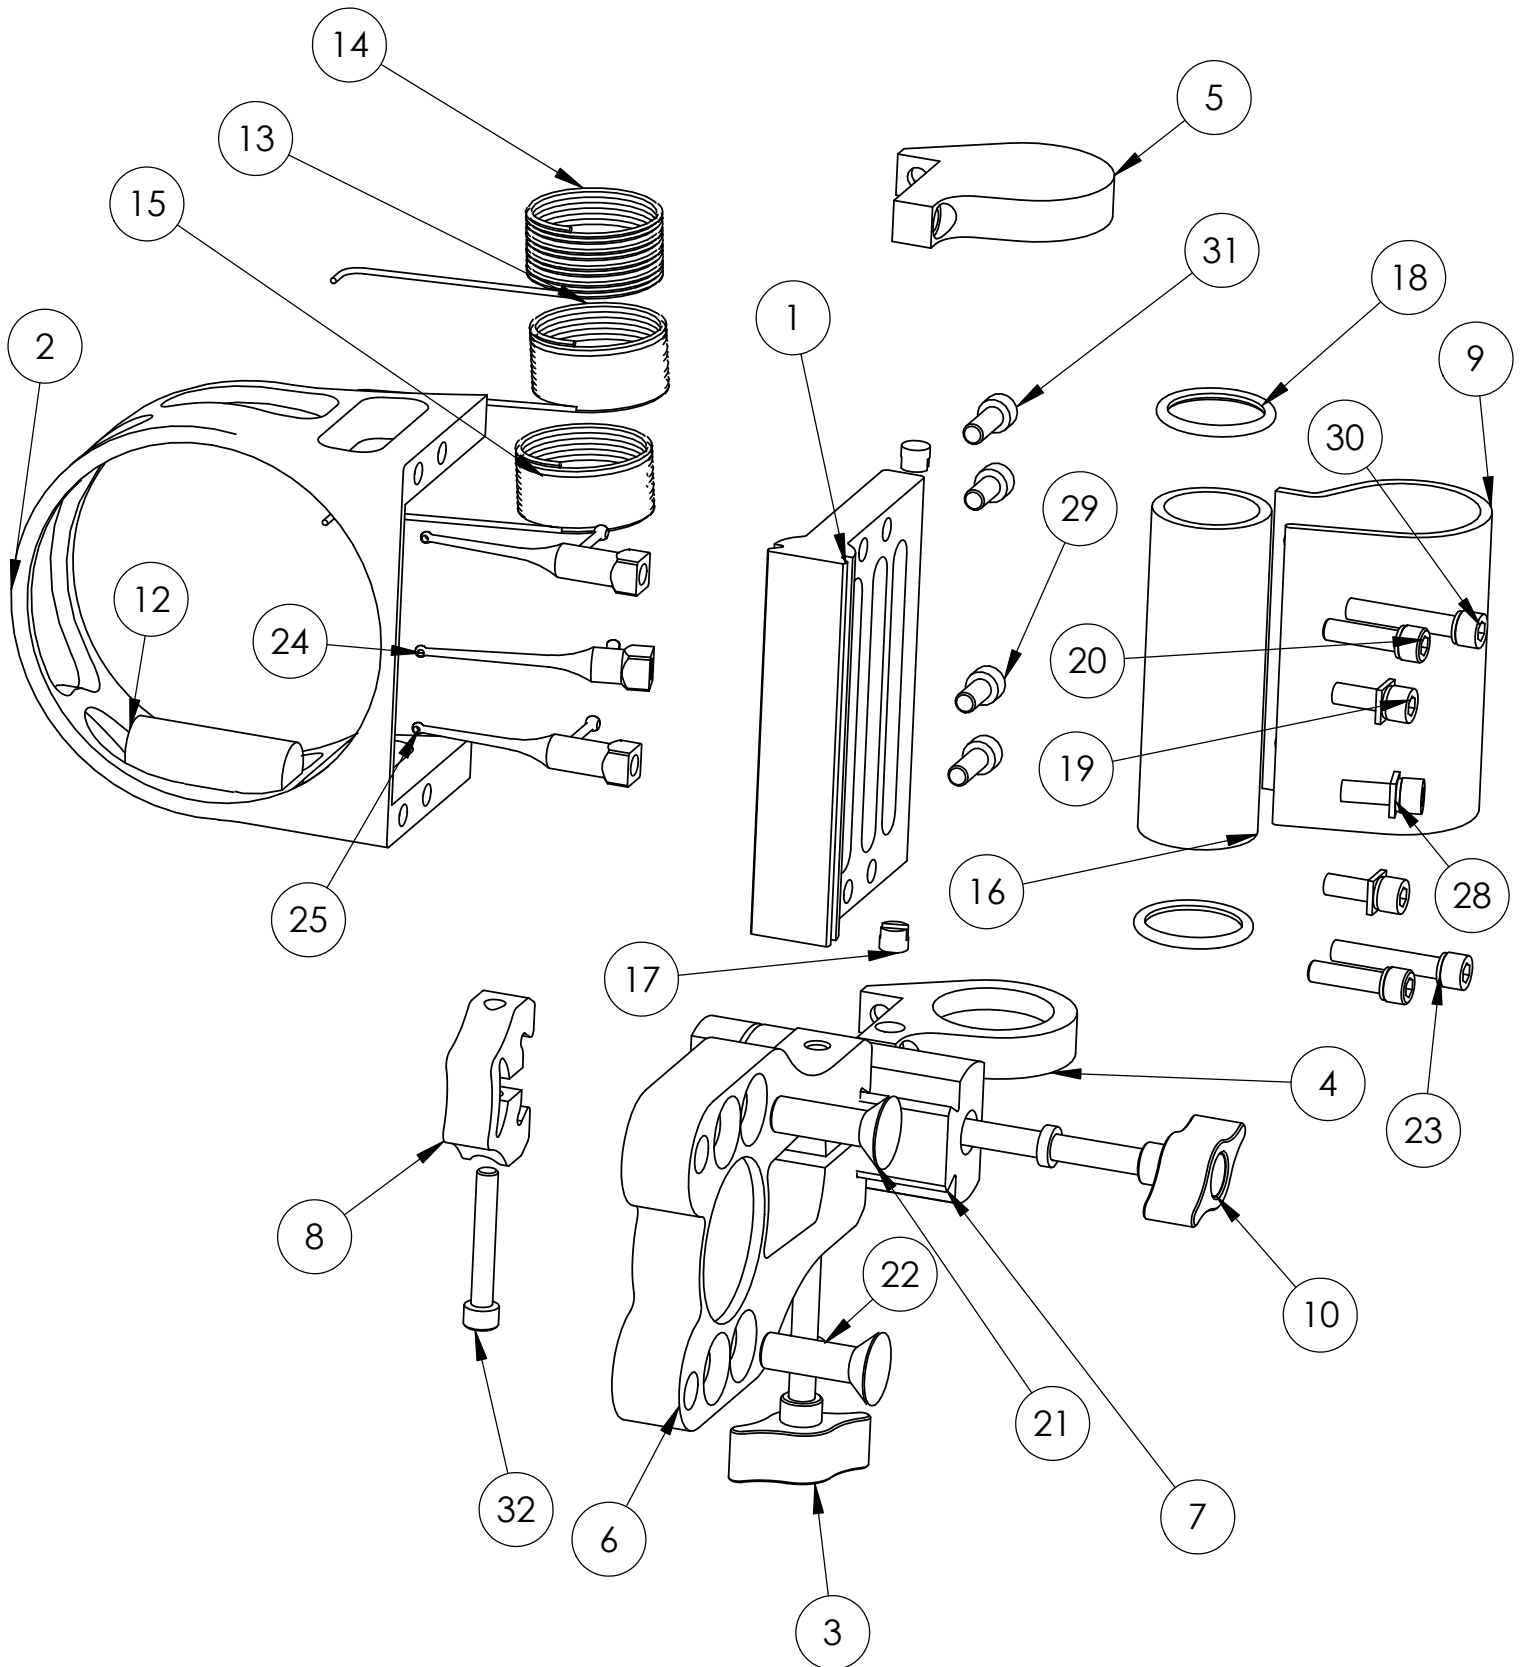

# C521 Sidewinder

## C521 Sidewinder

ITEM NO.	PART NUMBER	DESCRIPTION	QTY.
1	50976	Sight Body	1
2	50909	Pin Guard	1
3	50732	2 Star Knob	2
4	50948	Spool Holder, Left	1
5	50949	Spool Holder, Right	1
6	50911	One Piece Extension	1
7	50715	Windage Slide	1
8	50683	Posi-Stop Clamp	1
9	50951	Fiber Cover	1
10	70213	6-32 X 1 3/4 SHCS	1
11	70169	6-32 X 1 1/8 SHCS	1
12	70293	Level, 2 Line Yellow	1
13	50677G	Formed Green Fiber	1
14	50677R	Formed Red Fiber	1
15	50677Y	Formed Yellow Fiber	1
16	50885	Fiber Spool	1
17	50952BLK	Cover Holder	2
18	70206	O-Ring, Parker #2-014	2
19	70172	4-40 x 5/16 SHCS	3
20	70139	4-40 X 7/16 SHCS	2
21	70102	10-24 X 5/8 FHCS	2
22	70264	#6 HI-COLLAR LOCK WASHER	2
23	70022	#4 HI-COLLAR LOCK WASHER	7
24	50810	Short Sidewinder Pin	1
25	50812	Extended Sidewinder Pin	2
28	70279	3/16 x 1/8 x 1/32 FW Brass BLK	3
29	70236	4-40 x 1/4 SHCS	2
30	70139	4-40 X 7/16 SHCS	2
31	70172	4-40 x 5/16 SHCS	2
32	70242	4-40 X 3/4 SHCS	1